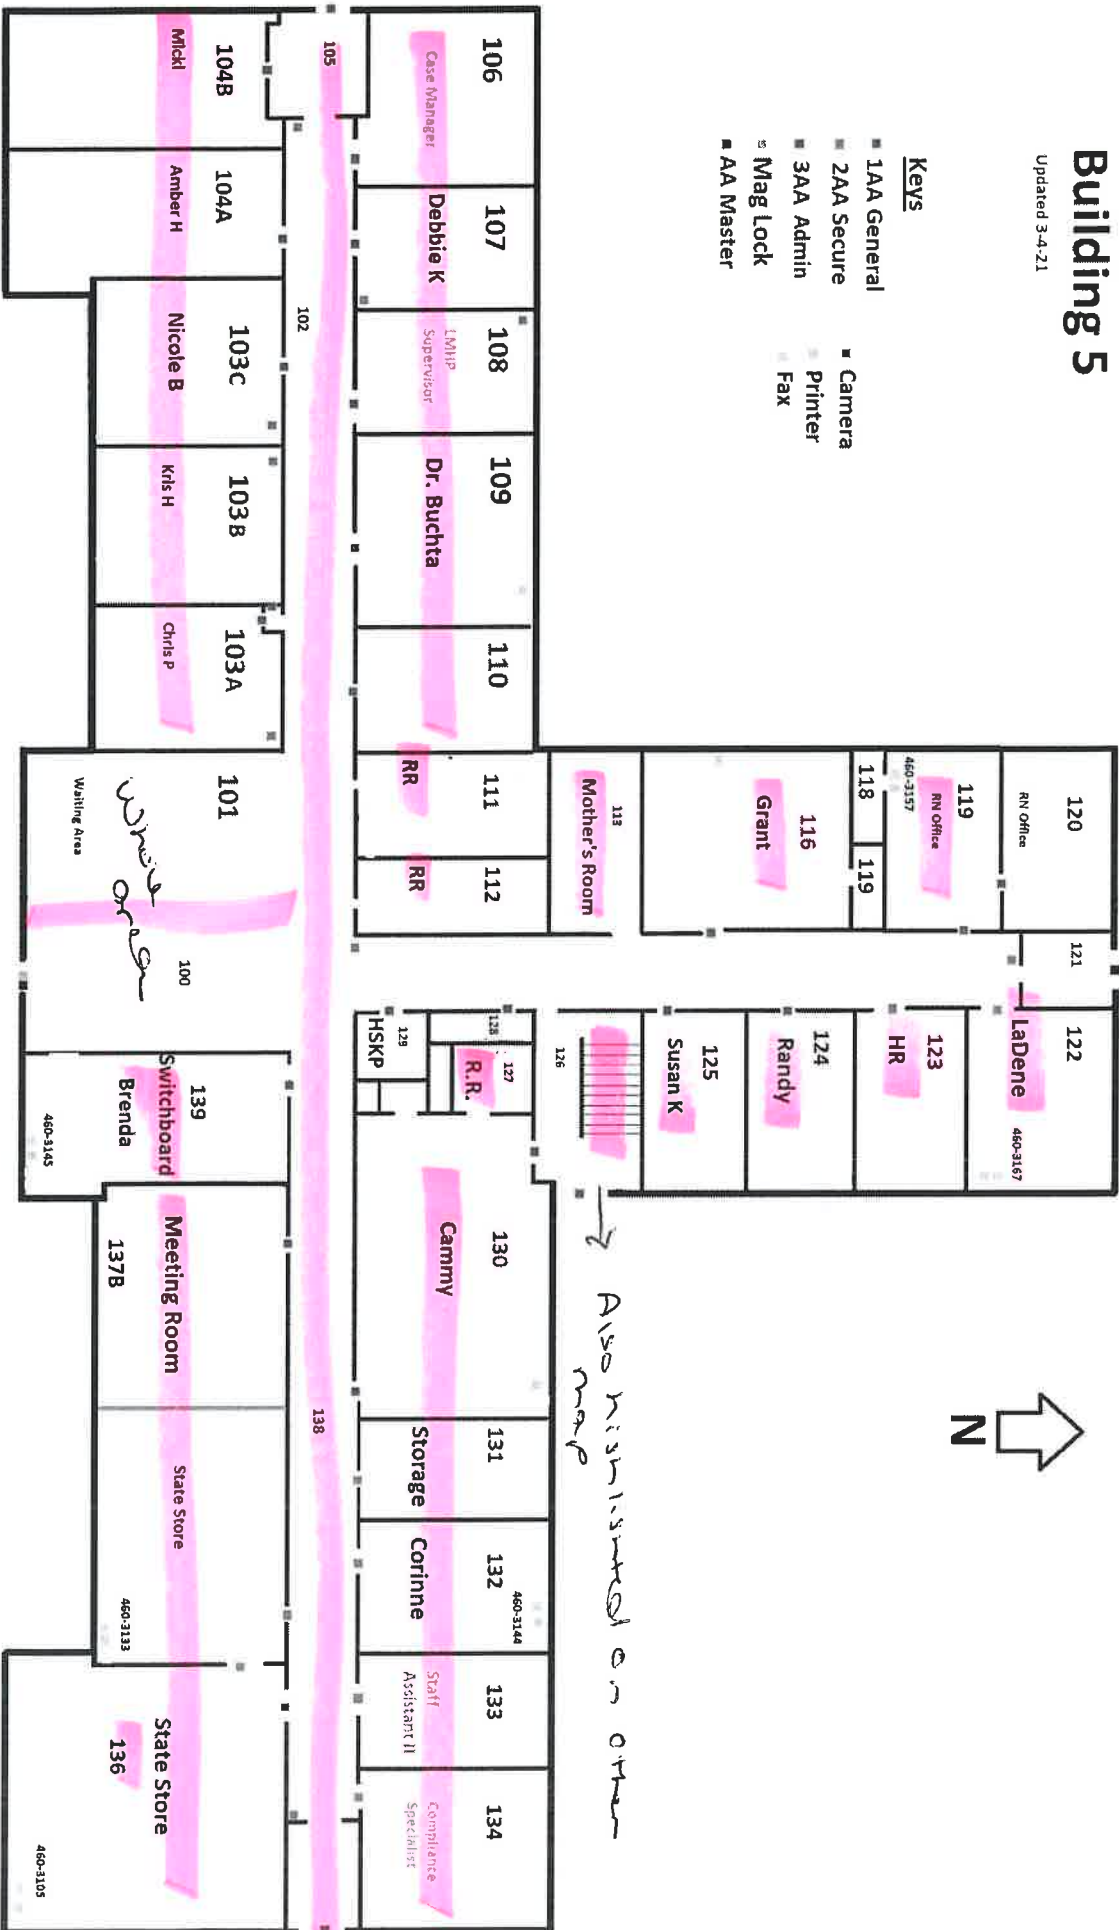

# Building 5

Updated 3-4-21

## Keys

- 1AA General
  - 2AA Secure
  - 3AA Admin
  - Mag Lock
  - AA Master
- Camera
  - Printer
  - Fax

# Building 5 Ground Floor

Updated 10/9/2020

- Keys**
- Camera
  - 1AA General
  - 2AA Secure
  - Printer